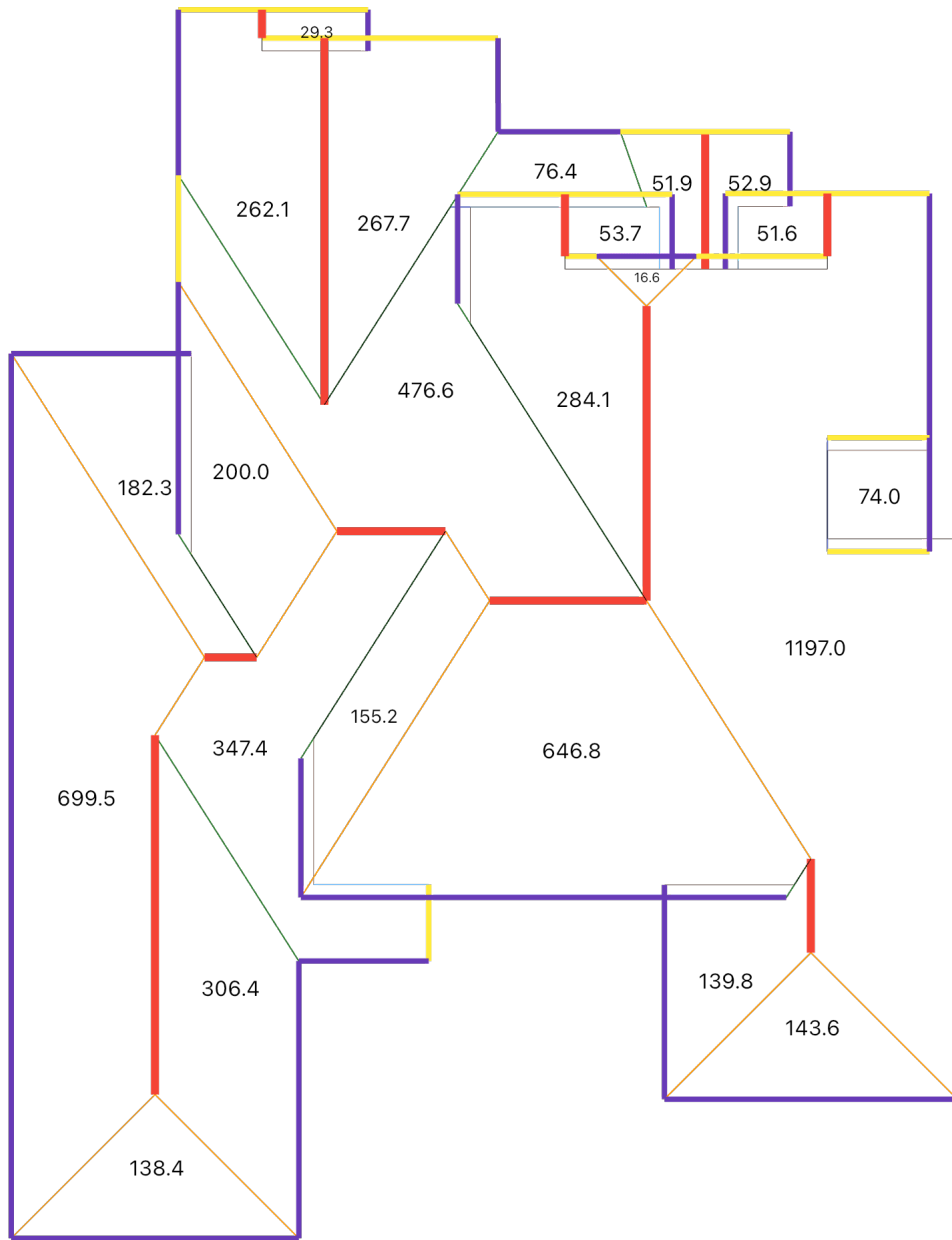

6/12 (2): 104.7 sq. ft.

7/12 (6): 1803.6 sq. ft.

11/12 (15): 3945.1 sq. ft.

Gutter Measurements:

Gutter : 386.03 ft. (10.88 + 22.93 + 38.01 + 10.17 +
21.70 + 22.51 + 69.26 + 5.91 + 5.85 + 8.57 +
19.75 + 14.08 + 3.23 + 20.11 + 8.92 + 43.87
+ 7.80 + 12.97 + 7.32 + 16.78 + 5.84 + 9.57)

End Caps L ● : 12 pcs

End Caps R ● : 13 pcs

Inside Box ■ : 6 pcs

Outside Box ■ : 6 pcs

Wall Measurements:

4528.1. (28.5 + 217.0 + 219.9 + 448.9 + 60.0
+ 101.7 + 205.1 + 672.6 + 61.4 + 147.1 +
Area : 134.9 + 25.8 + 16.7 + 453.0 + 130.8 + 210.4
+ 26.2 + 330.1 + 8.1 + 8.1 + 450.4 + 137.9 +
177.7 + 89.9 + 165.8 + 0.0 + 0.0)

Lengths

Areas

Pitches

Gutters

Walls

0 - 28.5 sq. ft.

1 - 217.0 sq. ft.

2 - 219.9 sq. ft.

19 - 8.1 sq. ft.

20 - 450.4 sq. ft.

21 - 137.9 sq. ft.

22 - 177.7 sq. ft.

23 - 89.9 sq. ft.

24 - 165.8 sq. ft.