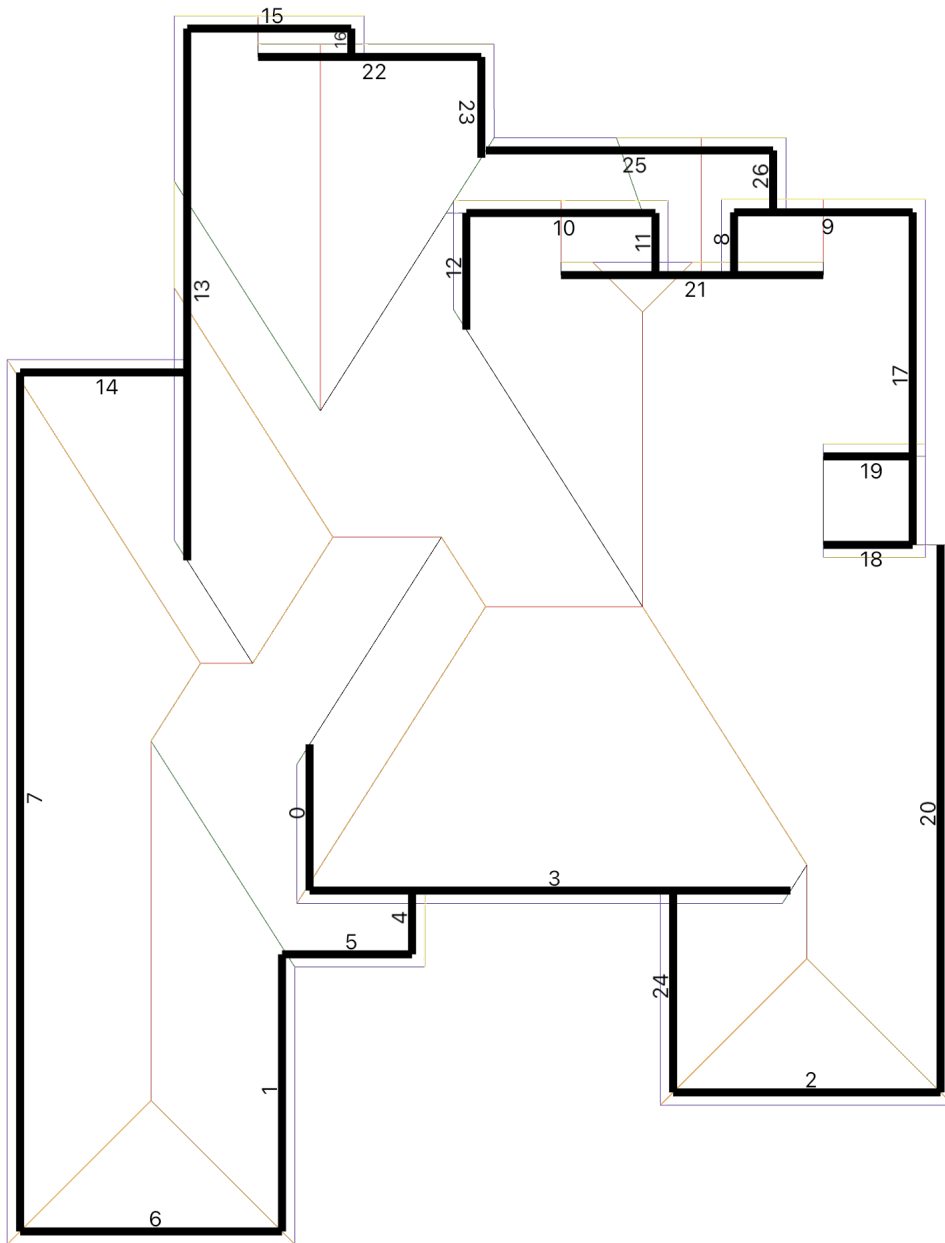

6/12 (2): 104.7 sq. ft.

7/12 (6): 1803.6 sq. ft.

11/12 (15): 3945.1 sq. ft.

Gutter Measurements:

Gutter : 386.03 ft. (10.88 + 22.93 + 38.01 + 10.17 +
21.70 + 22.51 + 69.26 + 5.91 + 5.85 + 8.57 +
19.75 + 14.08 + 3.23 + 20.11 + 8.92 + 43.87
+ 7.80 + 12.97 + 7.32 + 16.78 + 5.84 + 9.57)

Lengths

Areas

Pitches

Gutters

Walls

0 - 28.5 sq. ft.

1 - 217.0 sq. ft.

2 - 219.9 sq. ft.

3 - 448.9 sq. ft.

4 - 60.0 sq. ft.

5 - 101.7 sq. ft.

6 - 205.1 sq. ft.

7 - 672.6 sq. ft.

8 - 61.4 sq. ft.

9 - 147.1 sq. ft.

10 - 134.9 sq. ft.

11 - 25.8 sq. ft.

12 - 16.7 sq. ft.

13 - 453.0 sq. ft.

14 - 130.8 sq. ft.

15 - 210.4 sq. ft.

16 - 26.2 sq. ft.

17 - 330.1 sq. ft.

18 - 8.1 sq. ft.