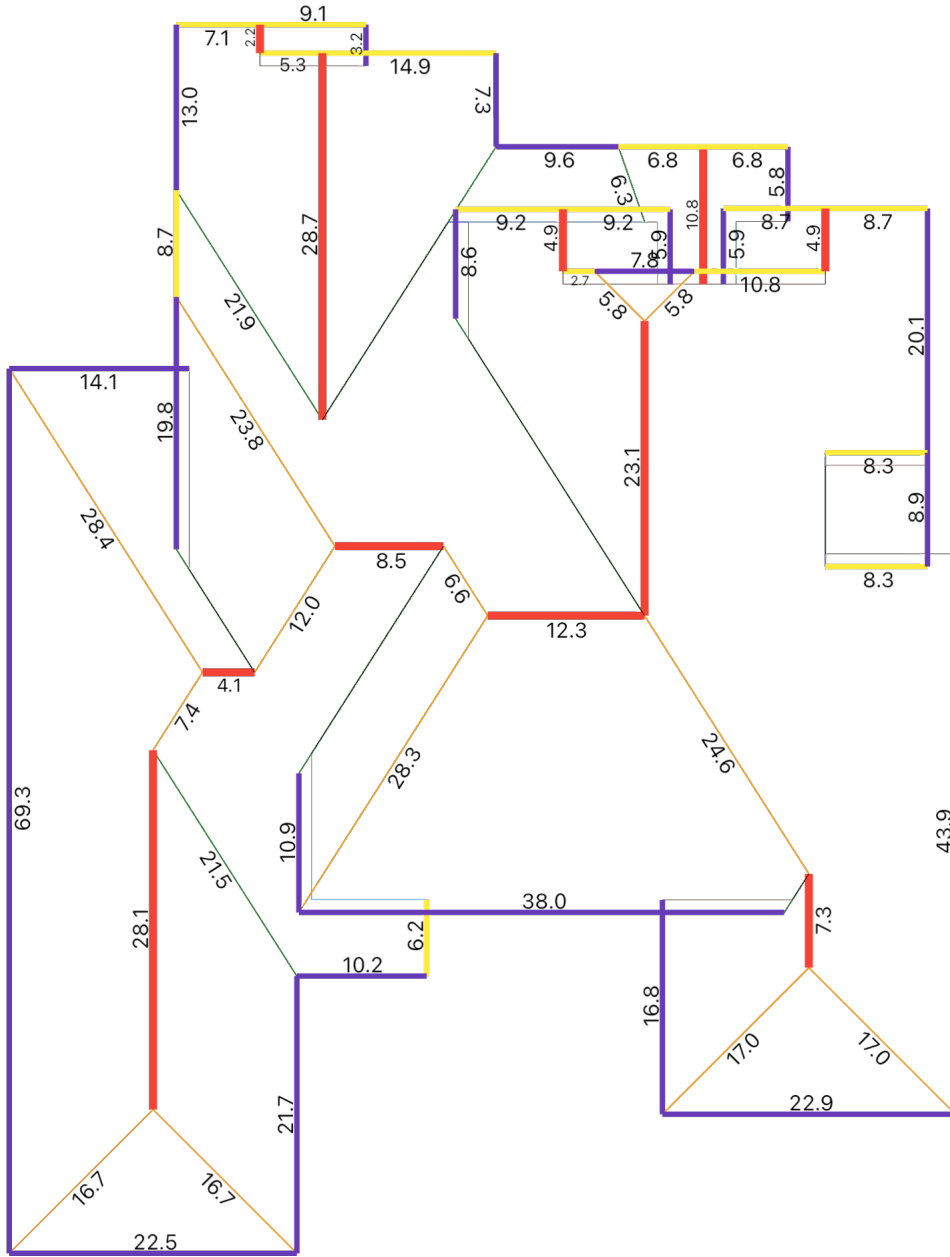

End Caps L ● : 12 pcs

End Caps R ● : 13 pcs

Inside Box ■ : 6 pcs

Outside Box ■ : 6 pcs

Wall Measurements:

4528.1. (28.5 + 217.0 + 219.9 + 448.9 + 60.0
+ 101.7 + 205.1 + 672.6 + 61.4 + 147.1 +
Area : 134.9 + 25.8 + 16.7 + 453.0 + 130.8 + 210.4
+ 26.2 + 330.1 + 8.1 + 8.1 + 450.4 + 137.9 +
177.7 + 89.9 + 165.8 + 0.0 + 0.0)

Lengths

Areas

Pitches

Gutters

Walls

0 - 28.5 sq. ft.

1 - 217.0 sq. ft.

2 - 219.9 sq. ft.